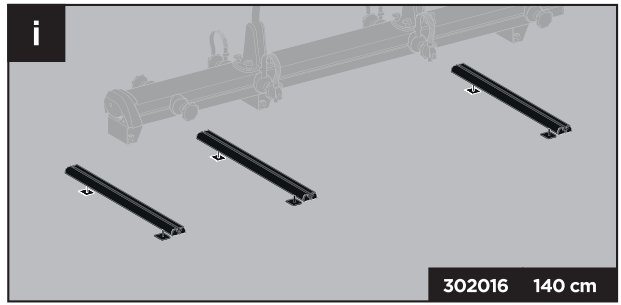

# Thule VeloSlide Rail kit 140 cm

## > Instructions

1

1

2

x 3

3

x 3

4