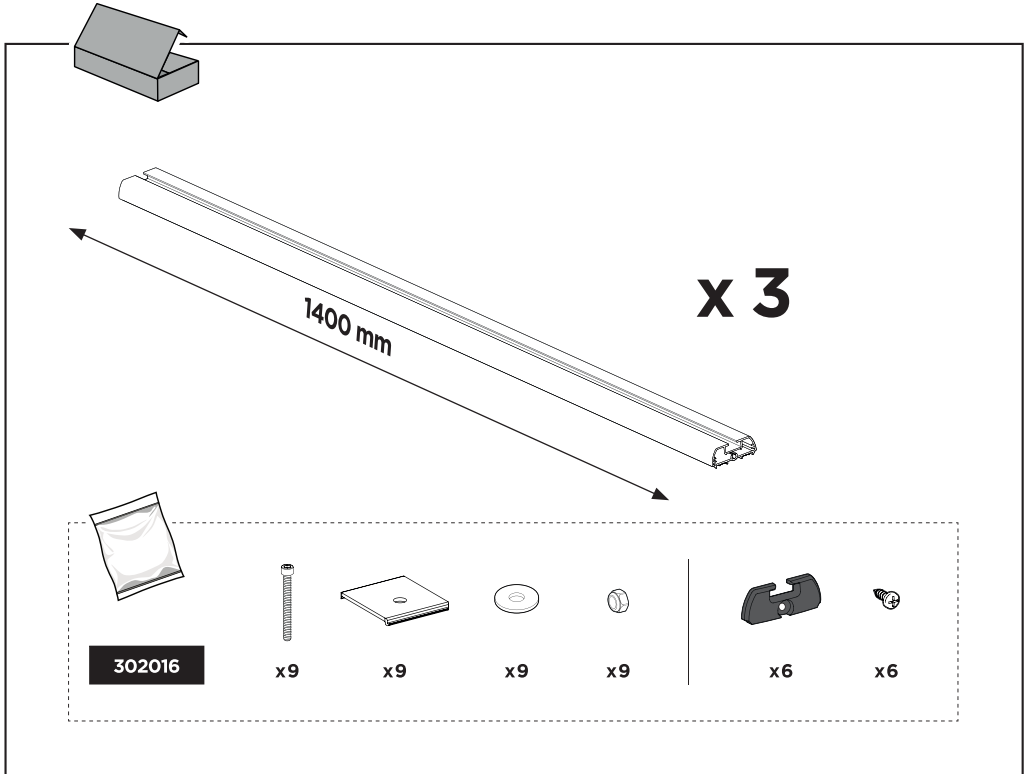

# Thule VeloSlide Rail kit 140 cm

## > Instructions

1

1

2

x 3

3

x 3

4