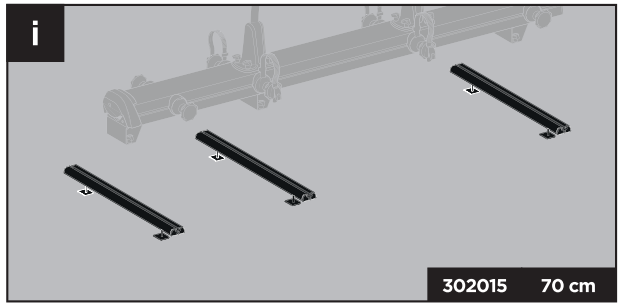

# Thule VeloSlide Rail kit 70 cm

## > Instructions

1

1

2

A

B

x 3

3