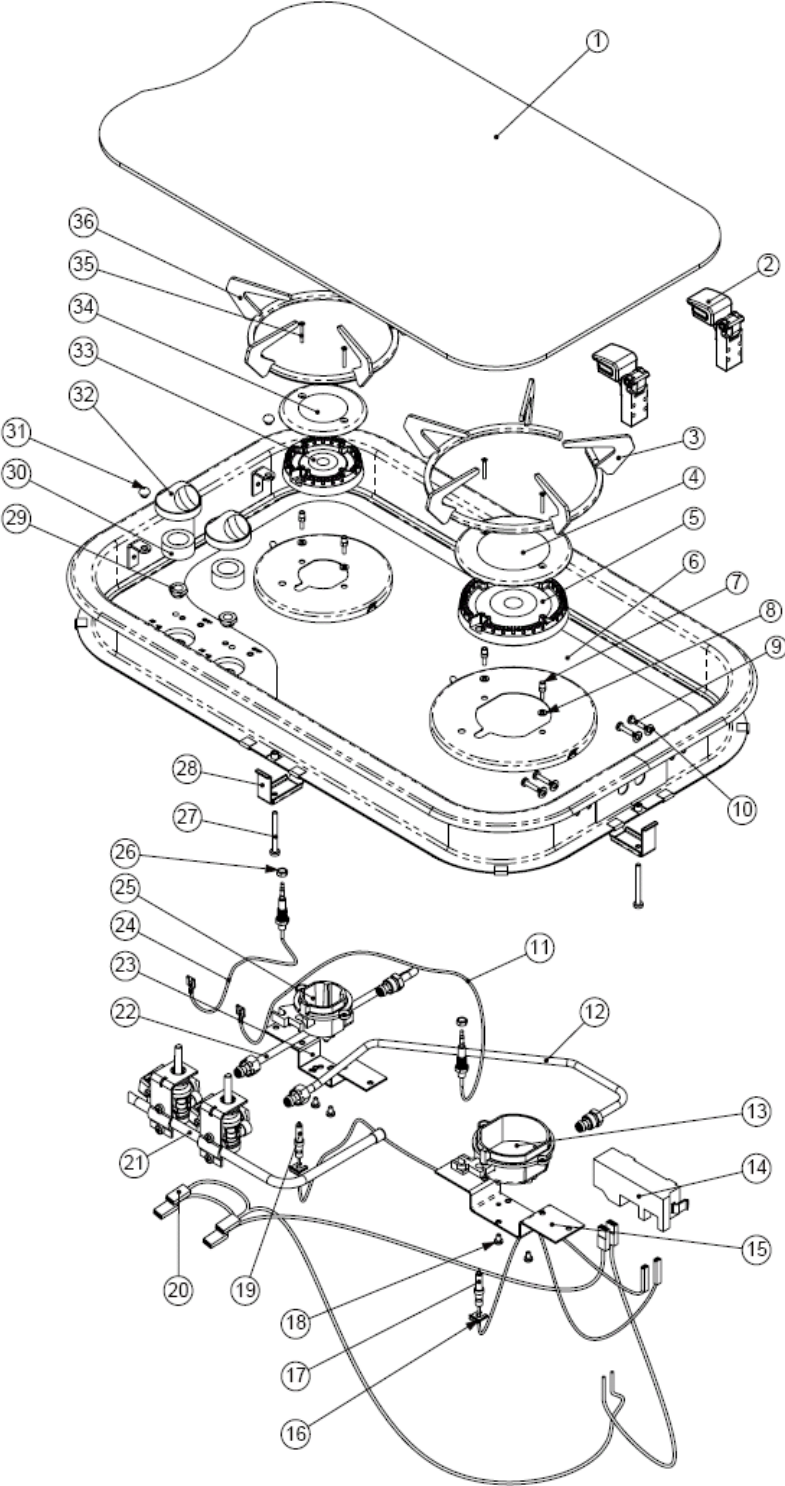

**165 Series Hob - Exploded Drawing**

## 165 Series Parts List

DRW No.	PART CODE	DESCRIPTION
1	SG925.BK	Glass Lid, series 165 Hob, BK
2	SPCC2003.BK	Hinge, glass lid 2004 style
3	SPCC0700.EN	Support, Pan, Individual - rapid
4	SPCC0833	Burner Cap, SR, Rapid
5	SPCC0831	Flamespreader, SR, Rapid
6	SMAO1985.BK/SS	Assy, hobtop, Series 165
7	SPCC0814	Stud, fixing, burner cup
8	SPCX0339	Washer, 4bs red fibre
9	SPCX0101.BK	Screw (for lid hinge)
10	SPCX0178.BK	Washer, 2ba black fibre (for lid hinge screw)
11	SPCC1132	Thermocouple, 450mm
14	SPCC1392	Generator, Spark, 12v
16	SPCC1498	Clip, fixing, electrode
17	SPCC1453	Electrode, spark 300mm
19	SPCC1455	Electrode, spark 600mm
20	SPWK0018	Wire Kit, 12v, ignition
21	SMAC1233	Tap/Manifold Assy
	◆ SPCC0733	Tap, Burn (0.34) semi burner
	◆ SPCC0734	Tap, Grill (0.45) rapid burner
24	SPCC1130	Thermocouple, 250mm
26	SPCX0163	Locknut, M6 brass coarse thread
27	SPCX0121	Screw, M4x40 Pan Pozi
28	SMCC9305	Bracket, worktop, fixing, top line hob
30	SPCX0346	S/A EDPM Sponge washer
31	SPCX0391	Bump Stop, push fit
32	SPCC0619.BK	Knob, control BK LAM
33	SPCC0811	Flamespreader, SR, Semi
34	SPCC0813	Burner Cap, SR, Semi
35	SPCC0815	Screw, fixing, burner cap
36	SPCC0699.EN	Support, Pan, Individual - aux/semi
	SMAC9310.BK	Surround trim, series 165 vertical hob
	SPCC1499	Gasket, electrode
	SPCC1272	Instructions, user, topline hobs, Multi