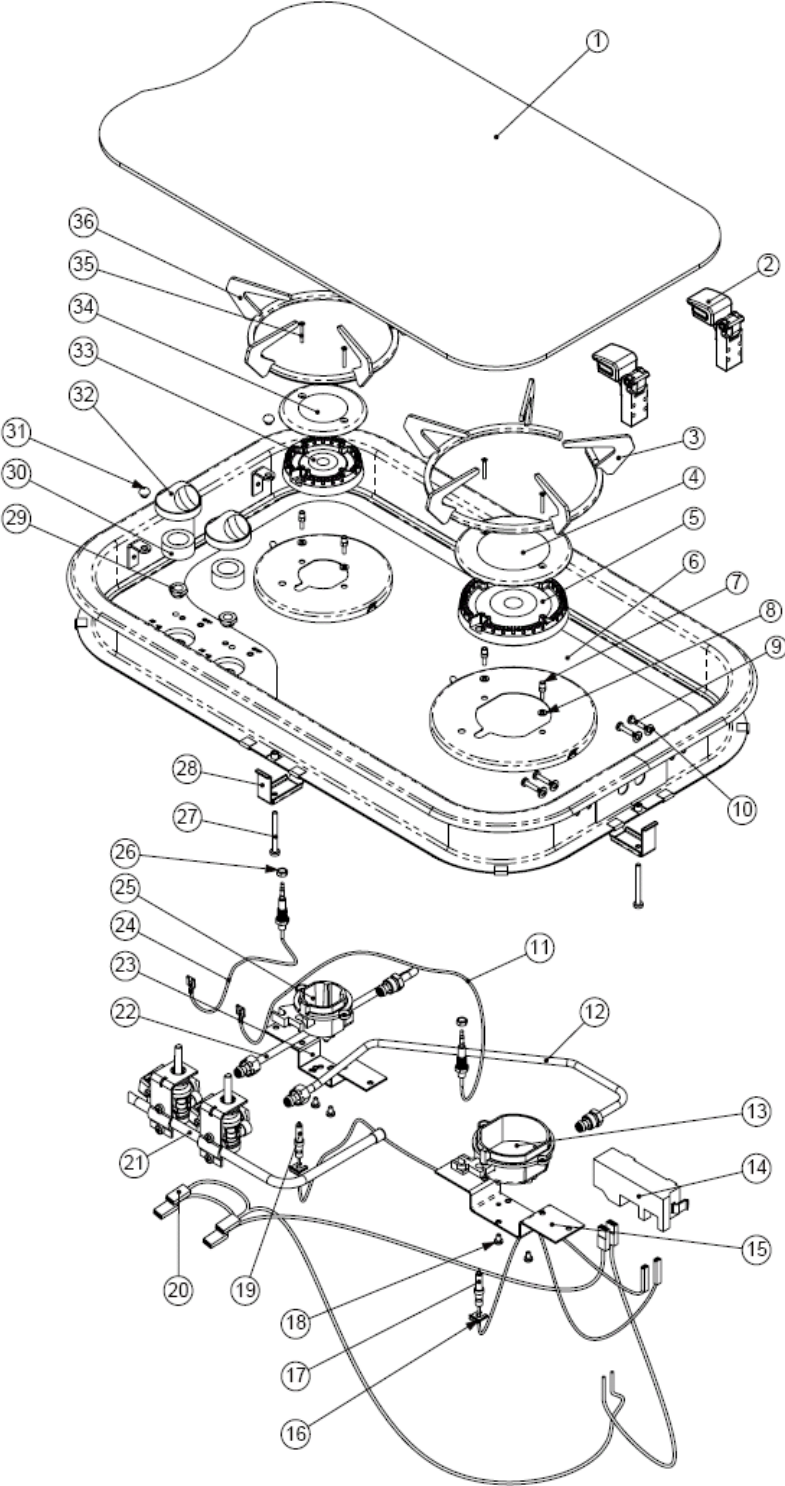

165 Series Hob - Exploded Drawing

165 Series Parts List

DRW No.	PART CODE	DESCRIPTION
1	SG925.BK	Glass Lid, series 165 Hob, BK
2	SPCC2003.BK	Hinge, glass lid 2004 style
3	SPCC0700.EN	Support, Pan, Individual - rapid
4	SPCC0833	Burner Cap, SR, Rapid
5	SPCC0831	Flamespreader, SR, Rapid
6	SMAO1985.BK/SS	Assy, hobtop, Series 165
7	SPCC0814	Stud, fixing, burner cup
8	SPCX0339	Washer, 4bs red fibre
9	SPCX0101.BK	Screw (for lid hinge)
10	SPCX0178.BK	Washer, 2ba black fibre (for lid hinge screw)
11	SPCC1132	Thermocouple, 450mm
14	SPCC1392	Generator, Spark, 12v
16	SPCC1498	Clip, fixing, electrode
17	SPCC1453	Electrode, spark 300mm
19	SPCC1455	Electrode, spark 600mm
20	SPWK0018	Wire Kit, 12v, ignition
21	SMAC1233	Tap/Manifold Assy
	◆ SPCC0733	Tap, Burn (0.34) semi burner
	◆ SPCC0734	Tap, Grill (0.45) rapid burner
24	SPCC1130	Thermocouple, 250mm
26	SPCX0163	Locknut, M6 brass coarse thread
27	SPCX0121	Screw, M4x40 Pan Pozi
28	SMCC9305	Bracket, worktop, fixing, top line hob
30	SPCX0346	S/A EDPM Sponge washer
31	SPCX0391	Bump Stop, push fit
32	SPCC0619.BK	Knob, control BK LAM
33	SPCC0811	Flamespreader, SR, Semi
34	SPCC0813	Burner Cap, SR, Semi
35	SPCC0815	Screw, fixing, burner cap
36	SPCC0699.EN	Support, Pan, Individual - aux/semi
	SMAC9310.BK	Surround trim, series 165 vertical hob
	SPCC1499	Gasket, electrode
	SPCC1272	Instructions, user, topline hobs, Multi