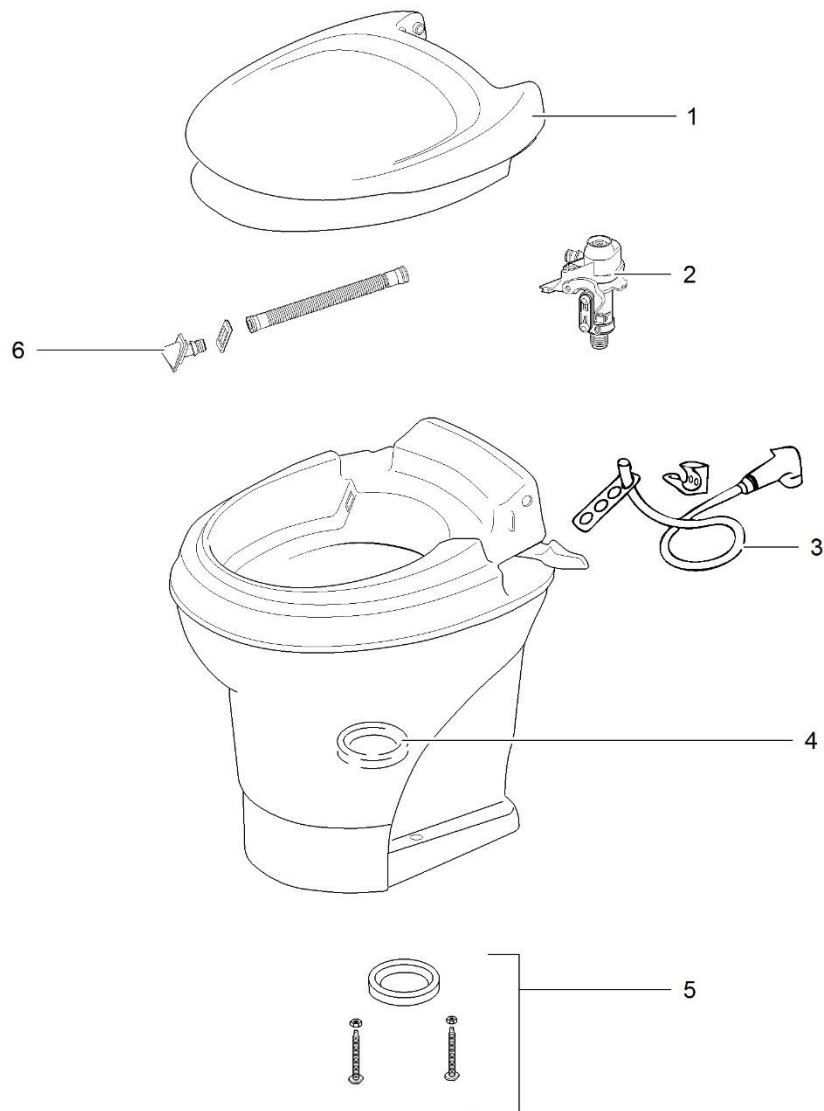

Spare part number	Spare part number	Colours available
1	Seat & cover	31703		62
2	Water module	31705		
3	Hand spray kit	19289		
4	Blade seal	31708		
5	Closet bolt package	12524		
6	Nozzle	31706		

For more accessories refer to page 12