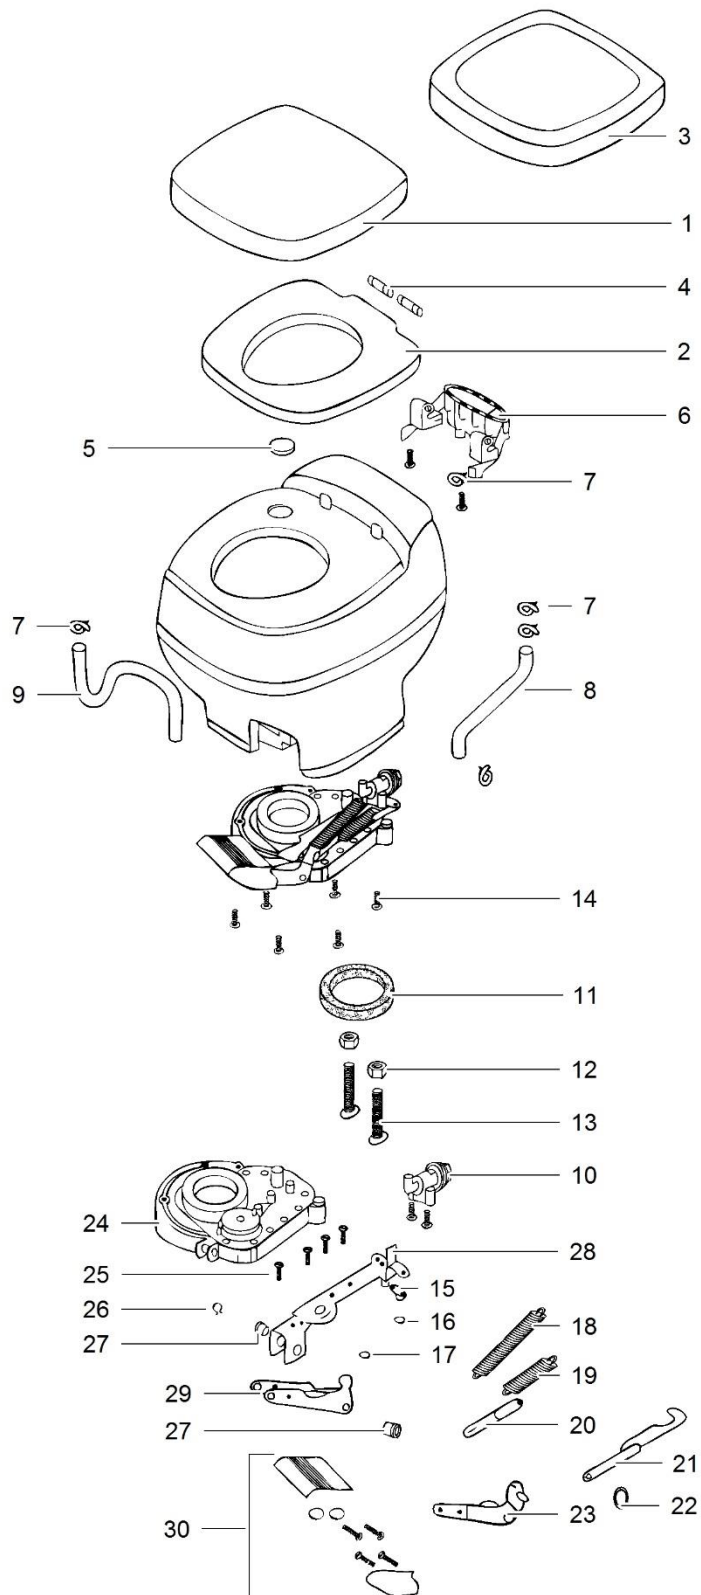

LE:1163_Aqua Magic Starlite/Galaxy_1014-V02

	Spare part number	Spare part number	Spare part number	Colours available
1	Cover parchment			
2	Seat		36768	
3	Cover ivory/tanpad			
4	Hinge pin	12986		
5	Top hole plug			
6	Vacuum breaker	20702		10
7	Hose clamp	02504		
8	Tube			
9	Tube			
10	Ball valve		09868	
11	Closet flange seal	02125		
12	Nut	02690	08975	
13	Closet bolt	05001		
14	Screw	03994		
15	Ball valve drive arm			
16	Lock washer			
17	Base assembly nut			
18	Spring			
19	Spring			
20	Push link			
21	Drive arm			
22	Retaining ring			
23	Pedal arm			
24	Base & cover mechanism blade			
25	Screw			
26	Cotter pin			
27	Bushing			
28	Level plate			
29	Pedal arm			
30	Pedal open			
	Mechanism repair package	08368		
	Mechanism complete			
	<i>March 1985 – July 1990</i>	14622		
	<i>After July 1990</i>	24203		

For more accessories refer to page 12