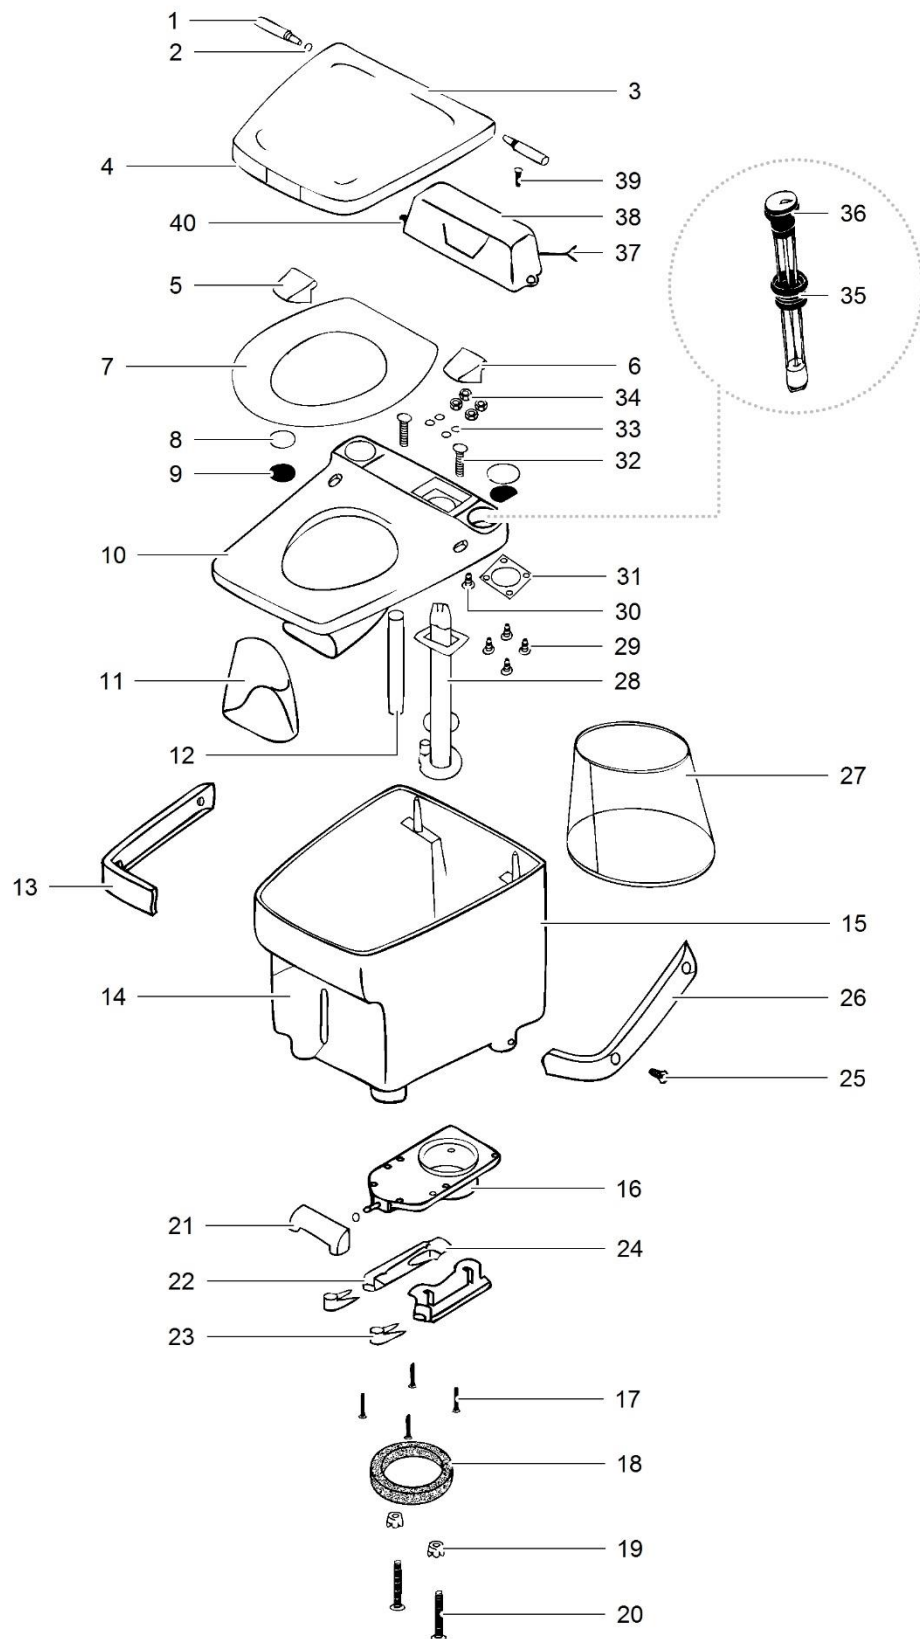

For more accessories refer to page 12

		Spare part number	Spare part number	Colours available
1	Link ball valve			
2	Spring level return			
3	Screw			
4	Washer			
5	Water lever	12514		62
6	Flush lever	12515		
7	Bearing			
8	Cover mechanism			
9	Float			
10	O-ring		24846	
11	Watervalue			
12	Actuator arm seal			
13	Actuator spring	12517		
14	Screw			
15	Closet bolt package	12524		
16	Base			
17	PTI			
18	Actuator arm	12479 <i>high version</i>	12923 <i>low version</i>	
19	Blade spring			
20	Blade	12482		
21	Blade seal	12481		
22	Blade track			
23	Flapper			
24	Overflow tube			
25	Flush tube			
26	Nozzle			
27	Gasket			
28	Bowl			
29	Seal			
30	Reservoir tank			
31	Screw			
32	Retaining band			
33	Seat		24641	10, 57, 62
34	Cover			

For more accessories refer to page 12

LE1168_Electra Magic_1014-V02

		Spare part number	Spare part number	Spare part number	Colours available
1	Hinge pin	35788	35782	35778	
2	Retaining ring				
3	Cover				
4	Seal		35787	35778	
5	Hinge left hand				
6	Hinge right hand	35783			
7	Seat				
8	Cap		35779		
9	Splash guard				
10	Cover & bowl				
11	Vinyl skirt				
12	Inlet tube				
13	Base molding left				
14	Main housing				
15	Main housing seal	35781			
16	Slide ez valve			35776	
	<i>with handle</i>	35770			
	<i>with longer shaft</i>	35771			
17	Screw				
18	Closet flange seal		12524		
19	Nut				
20	Closet bolt				
21	Handle		35780		
22	Retaining ring				
19	Slide				
20	Mounting bracket	08636			
25	Screw				
26	Base molding right				
27	Filter cone	35773			
28	Pump	35784	35774 <i>pump & motor 12V</i>	35775 <i>pump & motor 24V</i>	
	Motor 12V	35785			
	Motor 24V	35786			
29	Screw				
30	Screw				
31	Gasket				
32	Screw				
33	Lock washer				
34	Nut				
35	Grommet		35772		
36	Level indicator				
37	Cable				
38	Motor cover		35777		
39	Screw				
40	Switch				