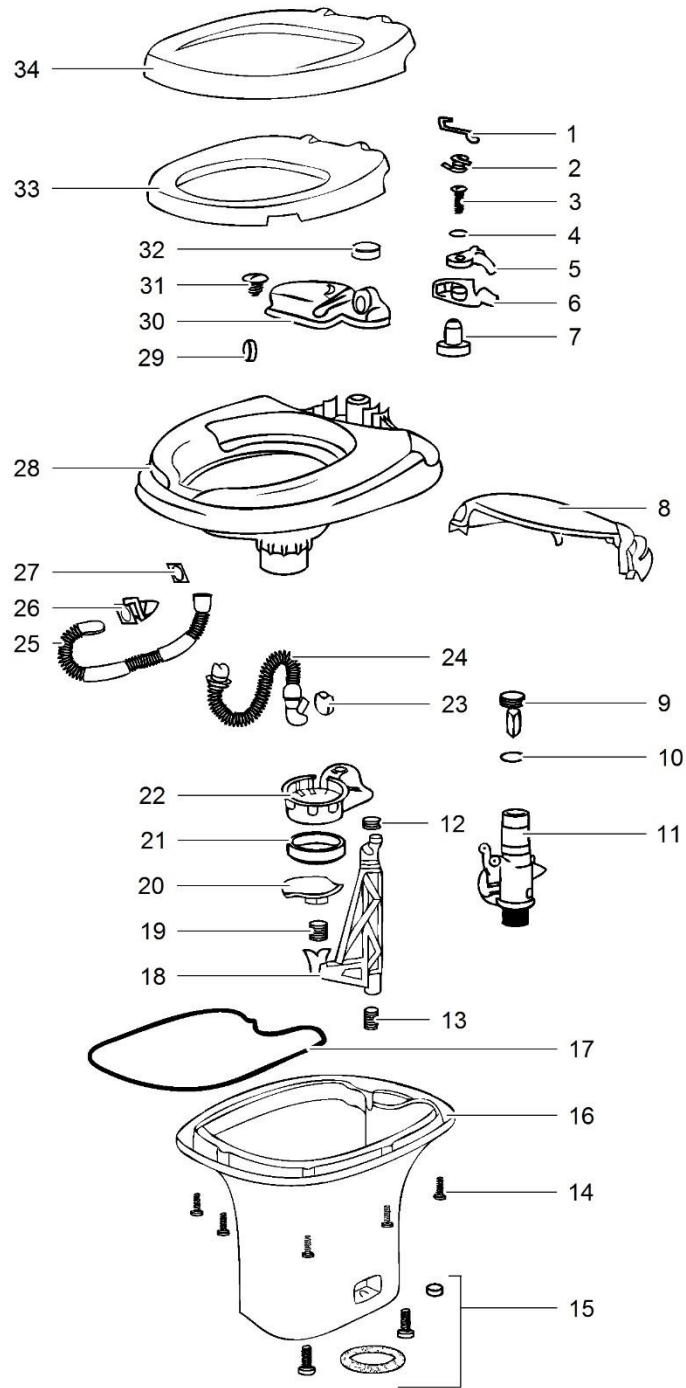

	Spare part number	Spare part number	Spare part number	Colours available
1	Cover parchment			
2	Seat		36768	
3	Cover ivory/tanpad			
4	Hinge pin	12986		
5	Top hole plug			
6	Vacuum breaker	20702		10
7	Hose clamp	02504		
8	Tube			
9	Tube			
10	Ball valve		09868	
11	Closet flange seal	02125		
12	Nut	02690	08975	
13	Closet bolt	05001		
14	Screw	03994		
15	Ball valve drive arm			
16	Lock washer			
17	Base assembly nut			
18	Spring			
19	Spring			
20	Push link			
21	Drive arm			
22	Retaining ring			
23	Pedal arm			
24	Base & cover mechanism blade			
25	Screw			
26	Cotter pin			
27	Bushing			
28	Level plate			
29	Pedal arm			
30	Pedal open			
	Mechanism repair package	08368		
	Mechanism complete			
	<i>March 1985 – July 1990</i>	14622		
	<i>After July 1990</i>	24203		

For more accessories refer to page 12

		Spare part number	Spare part number	Colours available
1	Link ball valve			
2	Spring level return			
3	Screw			
4	Washer			
5	Water lever	12514		62
6	Flush lever	12515		
7	Bearing			
8	Cover mechanism			
9	Float			
10	O-ring		24846	
11	Watervalue			
12	Actuator arm seal			
13	Actuator spring	12517		
14	Screw			
15	Closet bolt package	12524		
16	Base			
17	PTI			
18	Actuator arm	12479 <i>high version</i>	12923 <i>low version</i>	
19	Blade spring			
20	Blade	12482		
21	Blade seal	12481		
22	Blade track			
23	Flapper			
24	Overflow tube			
25	Flush tube			
26	Nozzle			
27	Gasket			
28	Bowl			
29	Seal			
30	Reservoir tank			
31	Screw			
32	Retaining band			
33	Seat		24641	10, 57, 62
34	Cover			