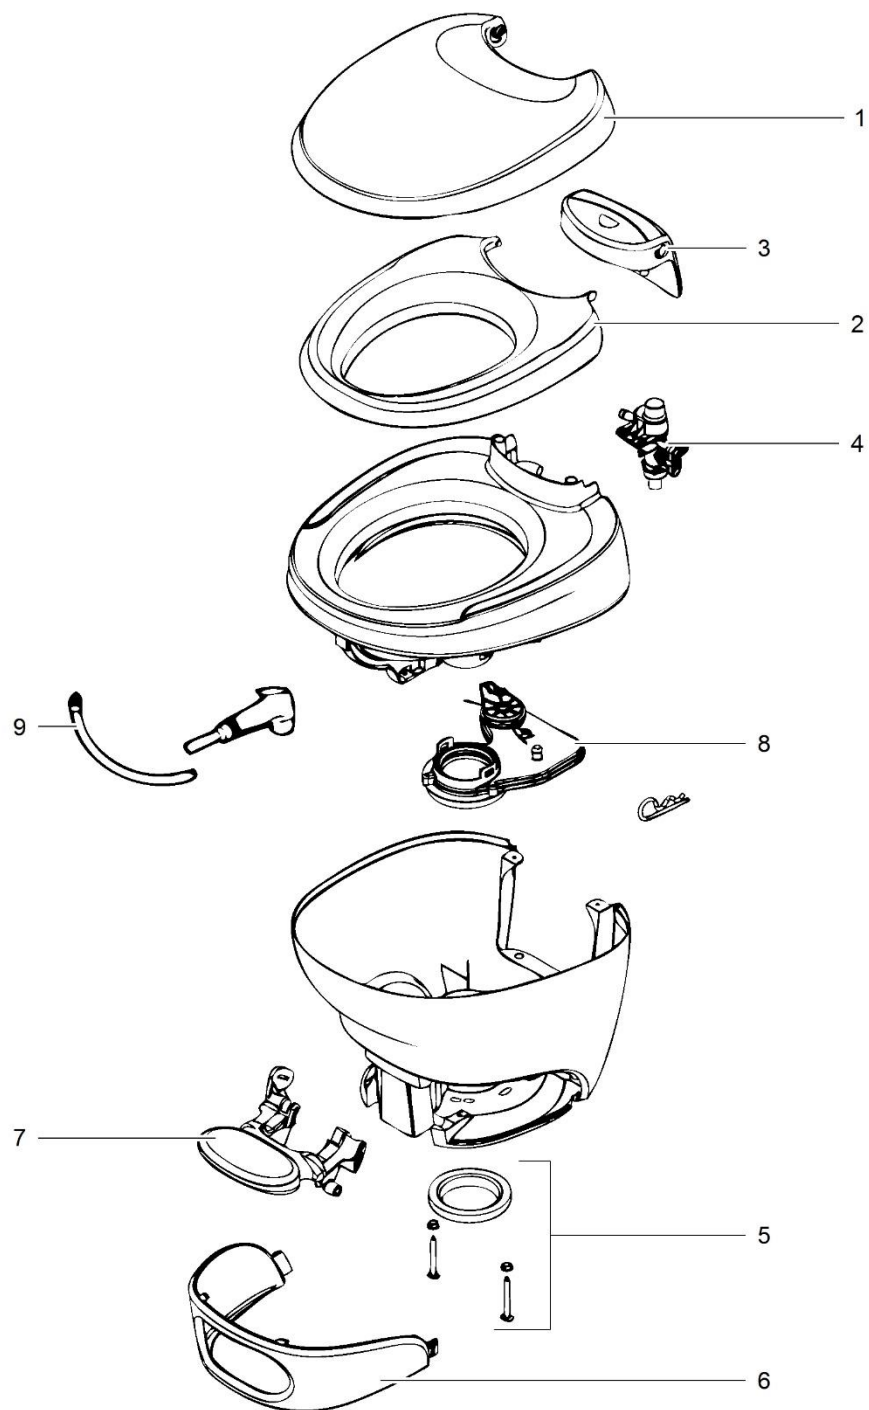

LE1166_Aqua Magic Bravura_0514-V01

		Spare part number	Spare part number	Colours available
1	Cover		33377	
2	Seat			
3	Pod	31110		62
4	Water module	31113		
5	Closet flange	31115		
6	Shroud (high model)	31117		62
7	Pedal	31114		62
8	Mechanism	31111		
	Mechanism seal package	31112		
9	Water saver	31116		62

For more accessories refer to page 12