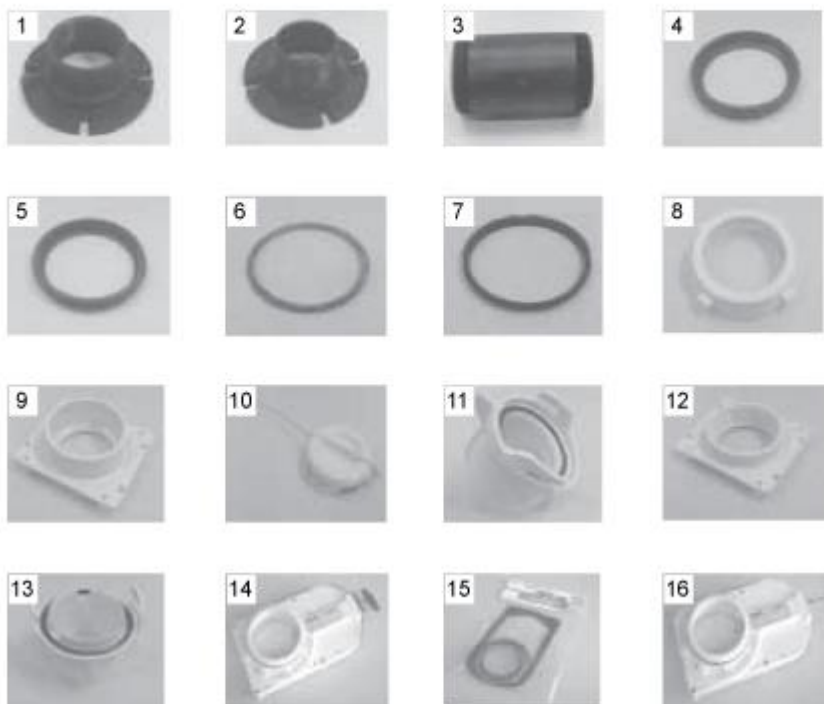

Spare part number	Spare part number	Colours available
Aqua Magic and Electra Magic				
1	Closet flange mnl	02620		
2	Closet flange vrl	02621		
3	Nipple	08648		
4	Lip seal < 30 March 2001	08308		
5	Lip seal ≥ 30 March 2001	24654		
6	Seal valve	01436		
7	Seal valve	33231		
8	Bayonet ring	01639		62
9	Adaptor bond-on	01659		62
10	Cap	01664		
11	Hose adaptor	01665		
12	Adaptor threaded	01959		62
13	Bumper hose adaptor	02593		
14	Slide ez valve	35770		
15	Slide ez valve seal package	35776		
Electra Magic				
16	Slide ez valve	35771