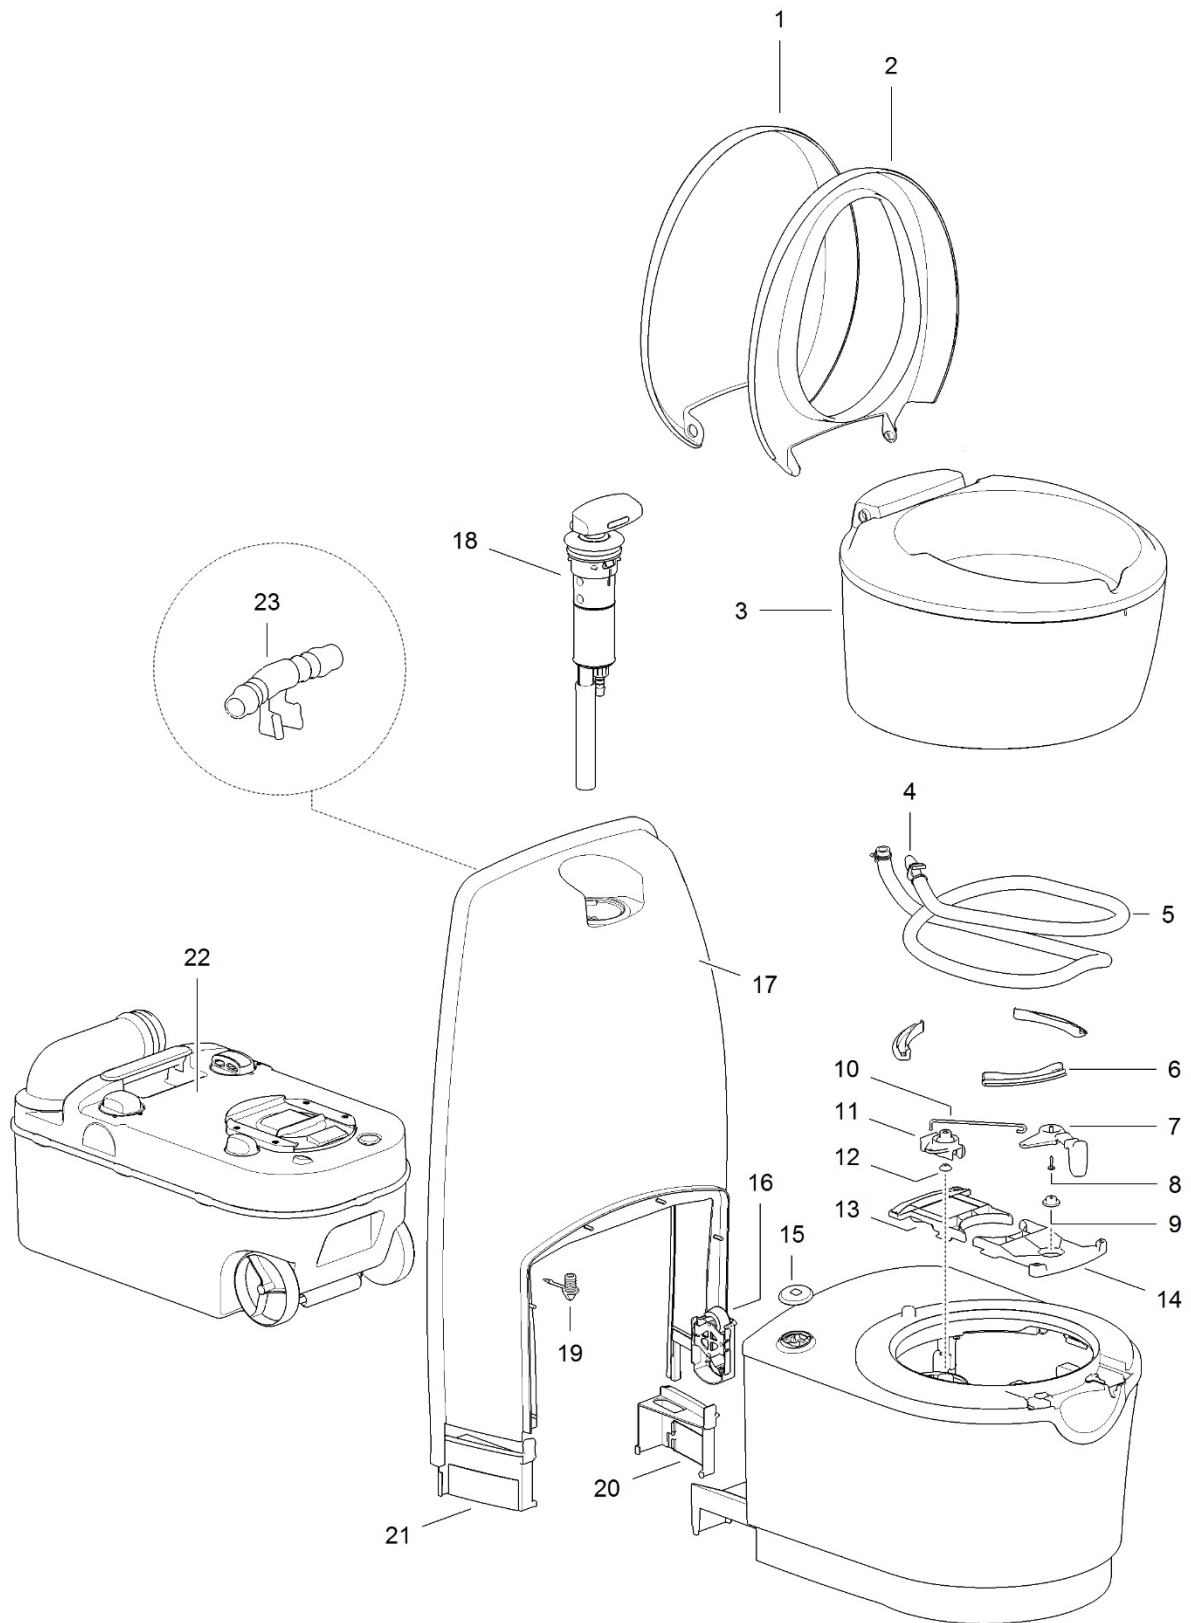

		Spare part number	Spare part number	Spare part number	Colours available
1	Cover		200950		62
2	Seat				
3	Bowl	200951			62
4	Vacuum breaker	16833			
5	Flush tube		200952		62
6	Nozzle				
7	Electric valve			23709	
8	Hose barb		23581		
9	Hose nut				
10	Retainer bracket				
11	Blade handle		200953		07
12	Screw				
13	Bushing				
14	Link		200954		
15	Saddle				
16	Bushing				
17	Bowl retainer bracket-back		200955		
18	Bowl retainer bracket-front				
19	Lens	200956			
20	Level indicator	200957			
21	Seal base wall	200958			
22	Waste holding tank	<i>Refer to page 36</i>			
23	Sticker	200960			
24	Control panel		200961		62
25	Wall interface				
26	PCB	200962			
27	Socket outside vent		200959		62
28	Box outside vent				
29	Tube outside vent				
	Wiring harness*	200963			

* Wiring harness is not shown on parts drawing.

LE1268_C224-CW

		Spare part number	Spare part number	Colours available
1	Cover		200950	62
2	Seat			
3	Bowl	200951		62
4	Flush tube		200979	62
5	Nozzle			
6	Retainer bracket			
7	Blade handle		200953	07
8	Screw			
9	Bushing			
10	Link		200954	
11	Saddle			
12	Bushing			
13	Bowl retainer bracket-back		200955	
14	Bowl retainer bracket-front			
15	Lens	200956		
16	Level indicator	200957		
17	Console			
18	Pump	200980		
19	Drain plug	23852		74
20	Splash guard right			
21	Splash guard left			
22	Waste holding tank	<i>Refer to page 36</i>		
23	Air vent connector			