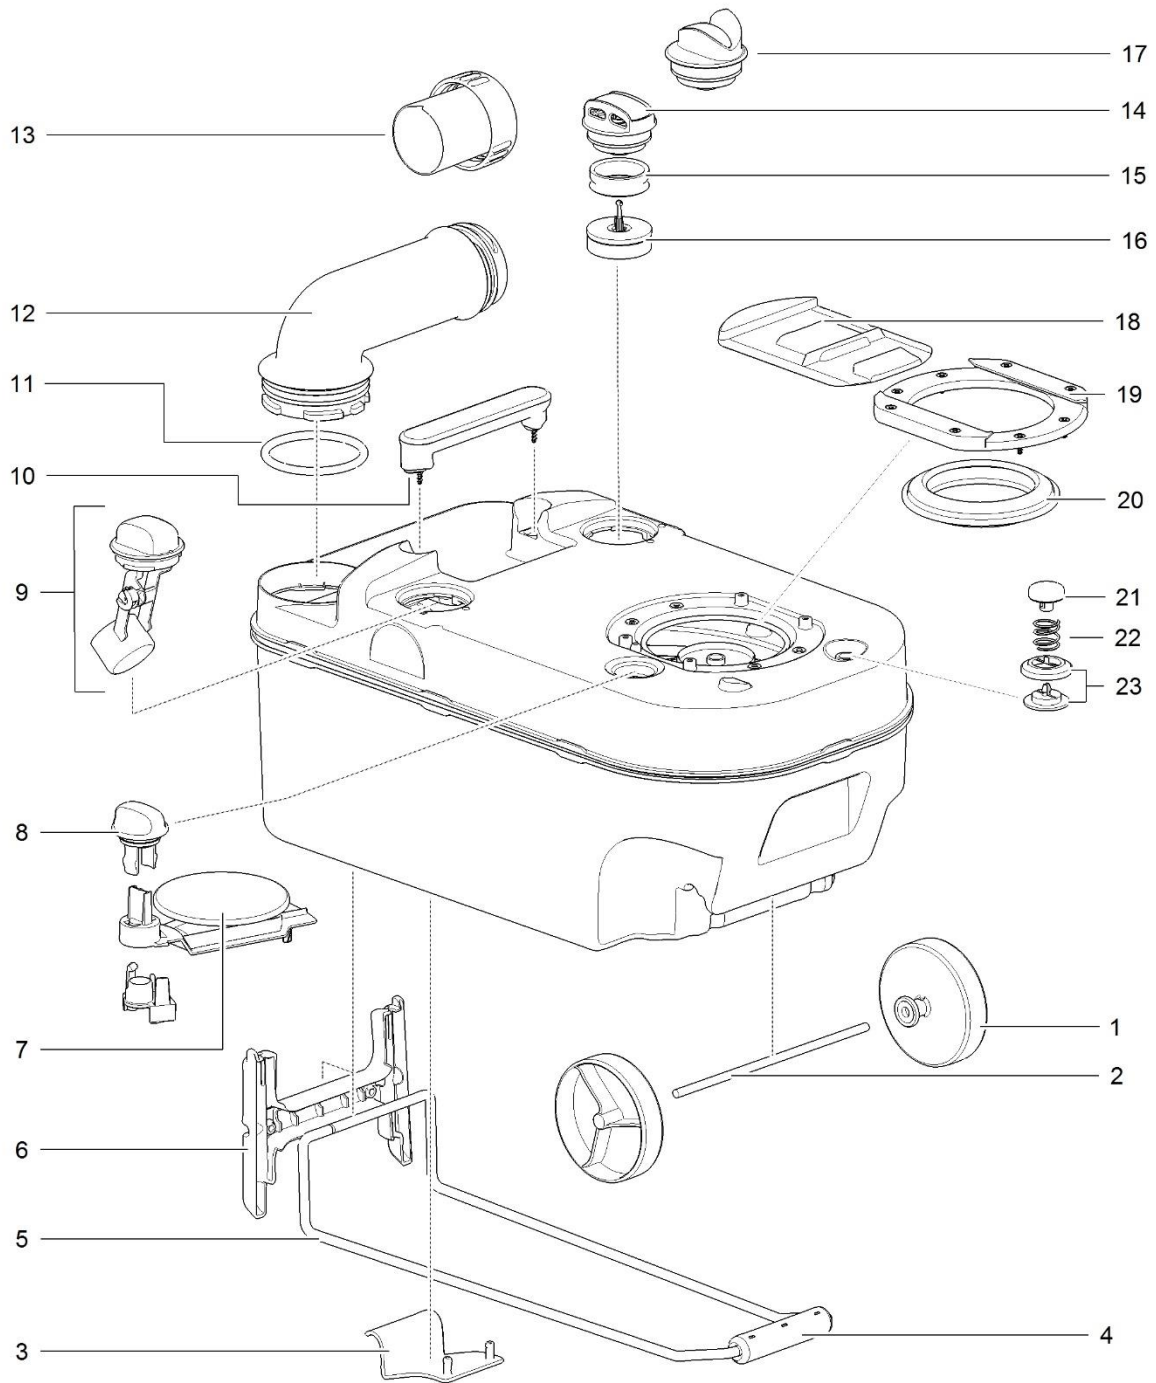

* Wiring harness is not shown on parts drawing.

		Spare part number	Spare part number	Spare part number	Colours available
1	Cover		200950		62
2	Seat				
3	Bowl	200951			62
4	Vacuum breaker	16833			
5	Flush tube		200952		62
6	Nozzle				
7	Electric valve			23709	
8	Hose nut		23581		
9	Hose barb				
10	Retainer bracket				
11	Link		200954		
12	Saddle				
13	Bushing				
14	Blade handle				
15	Screw		200953		07
16	Bushing				
17	Bowl retainer bracket-front		200955		
18	Bowl retainer bracket-back				
19	Lens	200956			
20	Level indicator	200957			
21	Console				
22	PCB	200962			
23	Control panel		200974		62
24	Sticker	200960			
25	Seal base wall	200975			
26	Splash guard right				
27	Splash guard left				
28	Waste holding tank*	<i>Refer to page 36</i>			
29	Socket outside vent		200959		62
30	Box outside vent				
31	Tube outside vent				
	Wiring harness*	200976			

* Wiring harness is not shown on parts drawing.

LE1268_C224-CW

		Spare part number	Spare part number	Colours available
1	Cover		200950	62
2	Seat			
3	Bowl	200951		62
4	Flush tube		200979	62
5	Nozzle			
6	Retainer bracket			
7	Blade handle		200953	07
8	Screw			
9	Bushing			
10	Link		200954	
11	Saddle			
12	Bushing			
13	Bowl retainer bracket-back		200955	
14	Bowl retainer bracket-front			
15	Lens	200956		
16	Level indicator	200957		
17	Console			
18	Pump	200980		
19	Drain plug	23852		74
20	Splash guard right			
21	Splash guard left			
22	Waste holding tank	<i>Refer to page 36</i>		
23	Air vent connector			