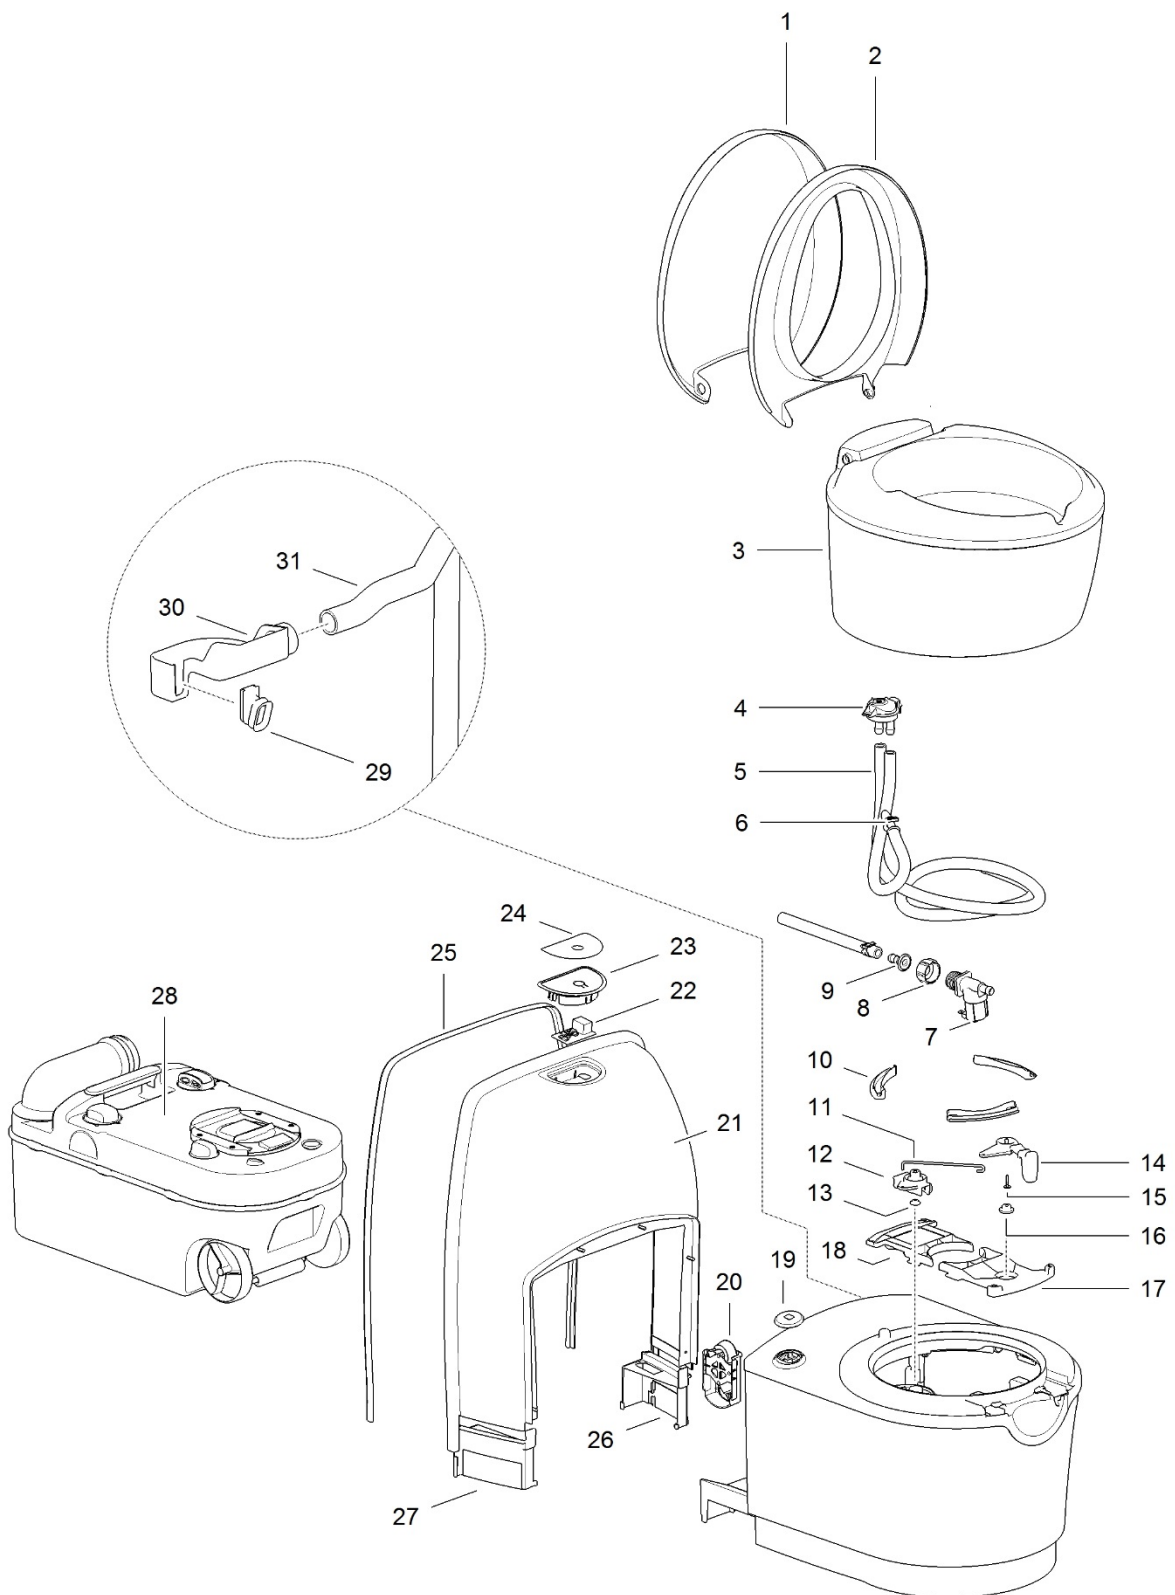

Spare part number	Spare part number	Spare part number	Colours available
1	Cover		200950		62
2	Seat				
3	Bowl	200951			62
4	Vacuum breaker	16833			
5	Flush tube		200952		62
6	Nozzle				
7	Electric valve			23709	
8	Hose nut		23581		
9	Hose barb				
10	Retainer bracket				
11	Link		200954		
12	Saddle				
13	Bushing				
14	Blade handle				
15	Screw		200953		07
16	Bushing				
17	Bowl retainer bracket-front		200955		
18	Bowl retainer bracket-back				
19	Lens	200956			
20	Level indicator	200957			
21	Console				
22	PCB	200962			
23	Control panel		200974		62
24	Sticker	200960			
25	Seal base wall	200975			
26	Splash guard right				
27	Splash guard left				
28	Waste holding tank*	<i>Refer to page 36</i>			
29	Socket outside vent		200959		62
30	Box outside vent				
31	Tube outside vent				
	Wiring harness*	200976			

* Wiring harness is not shown on parts drawing.