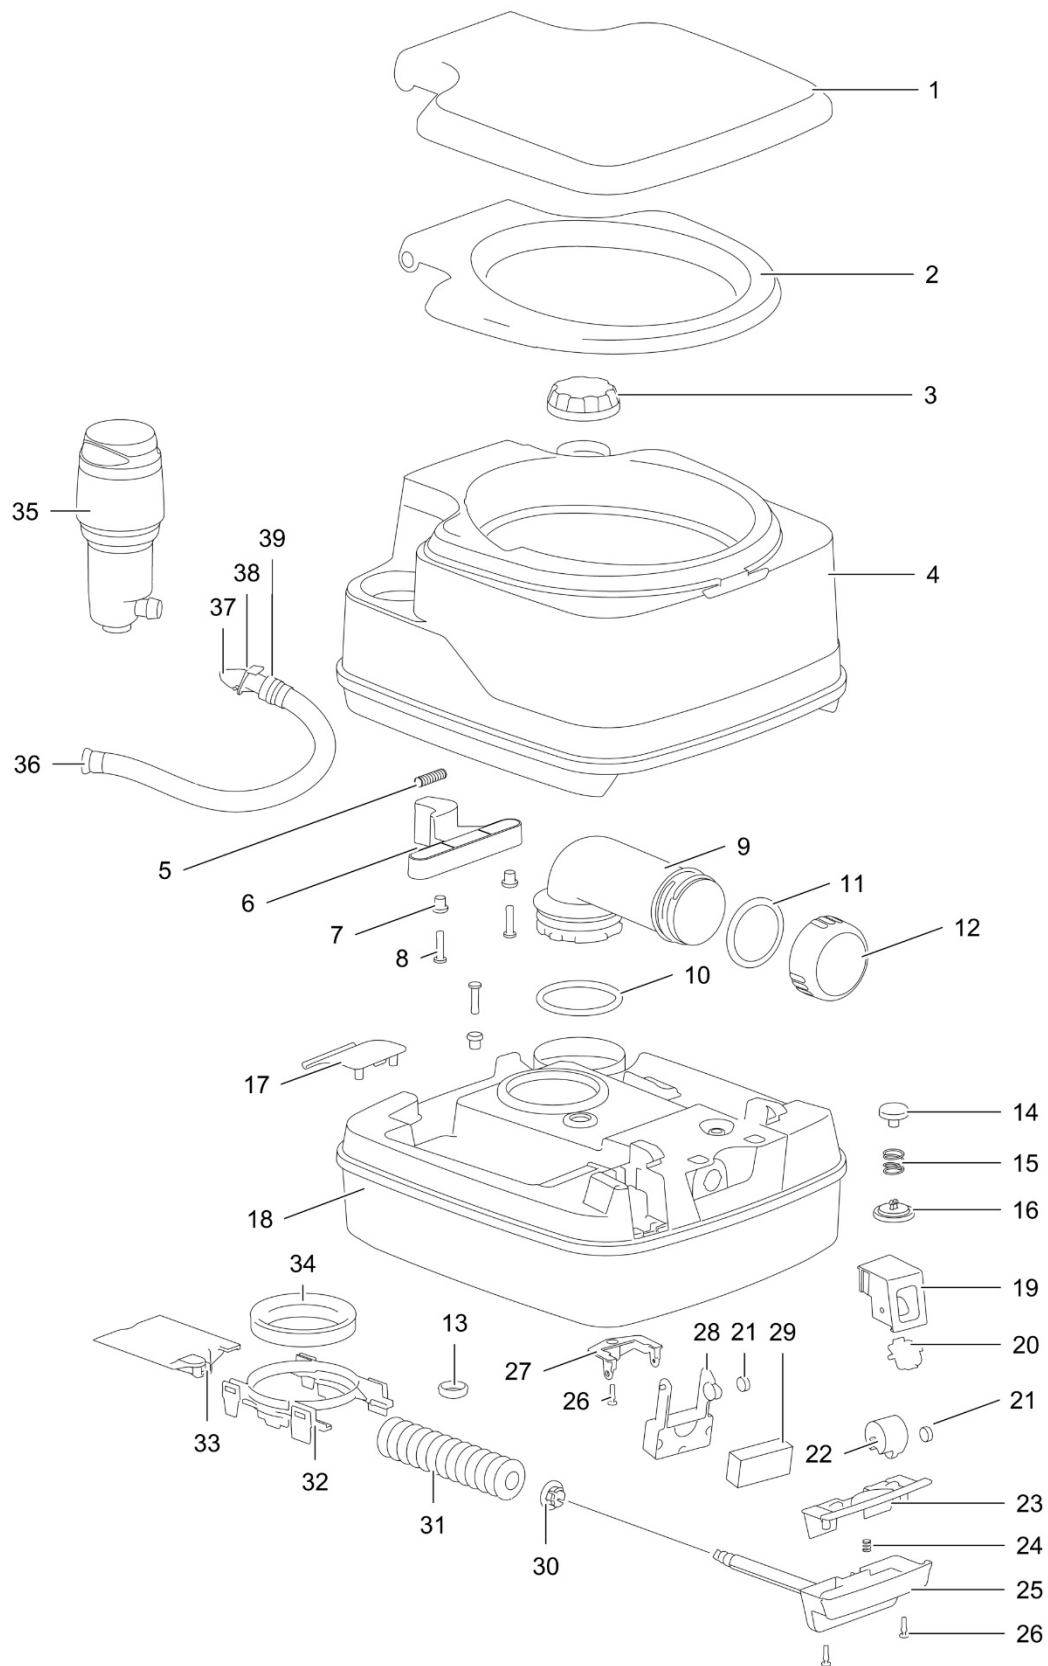

LE914\_Porta Potti 145-165

		Spare part number	Spare part number	Colours available
1	Cover		92903	66, 68, 111, 130, 133
2	Seat			
3	Water fill cap	92905		66, 68, 111, 130, 133
4	Flush-water tank			
5	Spring			
6	Clasp			
7	Clasp spacer			
8	Screw			
9	Pour out spout		92907	07, 74, 132
10	O-ring			
11	Seal	92906		111
12	Cap pour out spout			
13	Vent seal	07102		
14	Vent button		92407	111
15	Spring			
16	Vent button seal			
17	Clip			
18	Waste-holding tank			
19	Cover valve handle			
20	Spring valve handle			
21	Valve handle			
22	Screw			
23	Float retainer			
24	Float arm			
25	Foam			
26	Bushing slotted			
27	Boot seal			
28	Retainer blade			
29	Blade			
30	Lipseal	07101		
31	Bellow	07862		62
32	Tubing			
33	Check valve body/flapper			
34	Flush tube			
35	Nozzle			
36	O-ring			
37	Spring/plunger			

LE915\_Porta Potti 335-345-365

		Spare part number	Spare part number	Spare part number	Colours available
1	Cover		92904	92903	66, 68, 111, 130, 133
2	Seat		PPQ335	PPQ345-365	
3	Water fill cap	92905			66, 68, 111, 130, 133
4	Flush-water tank				
5	Spring				
6	Clasp				
7	Clasp spacer				
8	Screw				
9	Pour out spout			92907	07, 74, 132
10	O-ring				
11	Seal		92906		111
12	Cap pour out spout				
13	Vent seal	07102			
14	Vent button		92407		111
15	Spring				
16	Vent button seal				
17	Clip				
18	Waste-holding tank				
19	Cover level indicator		92909 PPQ335	92908 PPQ345-365	07, 38, 74, 76, 132
20	Side glass level indicator				
21	Magnet				
22	Dial				
23	Cover valve handle				
24	Spring valve handle				
25	Valve handle				
26	Screw				
27	Float retainer				
28	Float arm				
29	Foam				
30	Bushing slotted				
31	Boot seal				
32	Retainer blade				
33	Blade				
34	Lipseal	07101			
35	Piston pump	92902 PPQ335	92901 PPQ345-365		66, 111, 130
36	Flush tube				
37	Nozzle				
38	O-ring				
39	Spring/plunger				